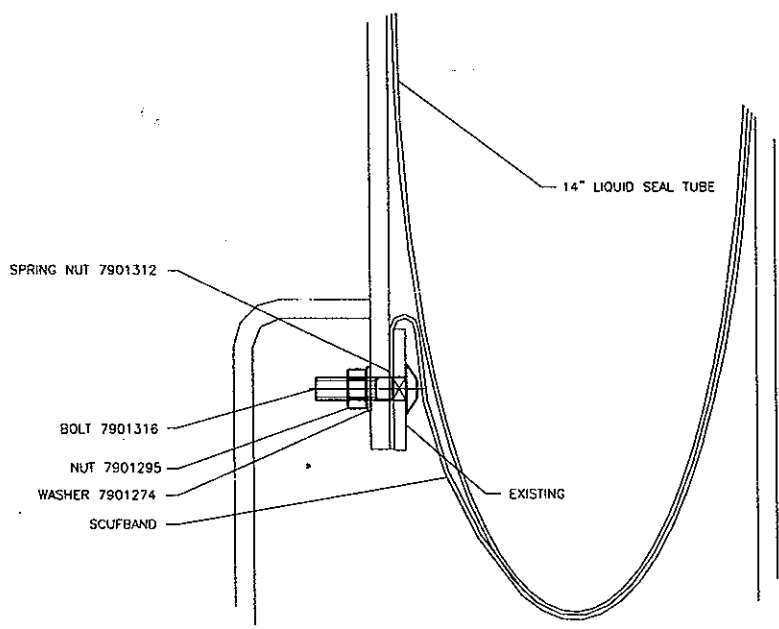

VIEW "A"

VIEW "B"

Order #: 6986
Customer: PETROLEUM AND CHEMICALS
Tank #: 44-ES
Tank Dia: 160'

	<p>TOLERANCES NOT SHOWN</p> <p>FRACTIONAL DIM'S UP TO 48" +/- 1/16"</p> <p>FRACTIONAL DIM'S OVER 48" +/- 1/8"</p> <p>DECIMAL DIM'S: .0 +/- .030"</p> <p>.00 +/- .015"</p> <p>.000 +/- .005"</p> <p>ANGLES +/- 1/2 DEGREE</p>	<p>THIS DRAWING AND THE INFORMATION THEREON ARE THE PROPERTY OF MESA INDUSTRIES INC. AND ARE NOT TO BE USED IN ANY MANNER DETRIMENTAL TO THE INTEREST OF MESA INDUSTRIES INC.</p> <p>MESA INDUSTRIES, INC.</p> <p>4141 AIRPORT RD. CINCINNATI, OHIO 45226 1726 S. MAGNOLIA MONROVIA, CA 91010</p> <p>PHONE (513) 321-2950 PHONE (626) 359-5</p>
NEXT ASSY.		