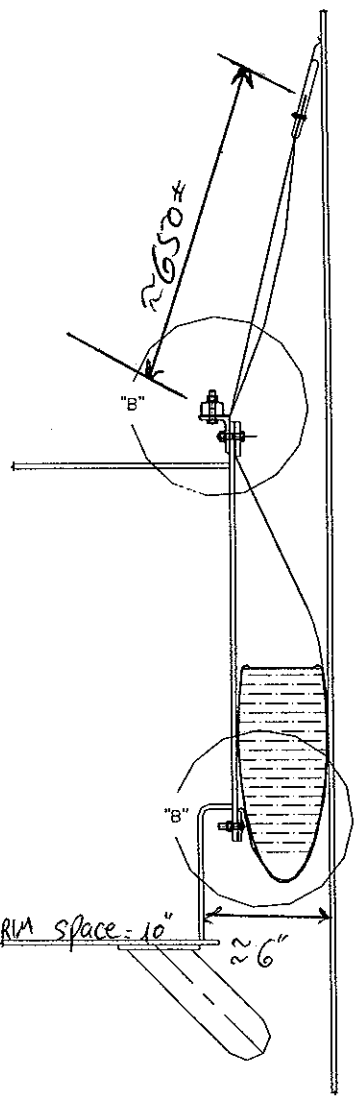

VIEW "A"

VIEW "B"

Order #: 6986
Customer: PETROLEUM AND CHEMICALS
Tank #: 44-ES
Tank Dia: 160'

	<p>TOLERANCES NOT SHOWN</p> <p>FRACTIONAL DIM'S UP TO 48" +/- 1/16"</p> <p>FRACTIONAL DIM'S OVER 48" +/- 1/8"</p> <p>DECIMAL DIM'S: .0 +/- .030"</p> <p>.00 +/- .015"</p> <p>.000 +/- .005"</p> <p>ANGLES +/- 1/2 DEGREE</p>	<p>THIS DRAWING AND THE INFORMATION THEREON ARE THE PROPERTY OF MESA INDUSTRIES INC. AND ARE NOT TO BE USED IN ANY MANNER DETRIMENTAL TO THE INTEREST OF MESA INDUSTRIES INC.</p> <p>MESA INDUSTRIES, INC.</p> <p>4141 AIRPORT RD. CINCINNATI, OHIO 45226 1726 S. MAGNOLIA MONROVIA, CA 91010</p> <p>PHONE (513) 321-2950 PHONE (626) 359-5</p>
NEXT ASSY.		